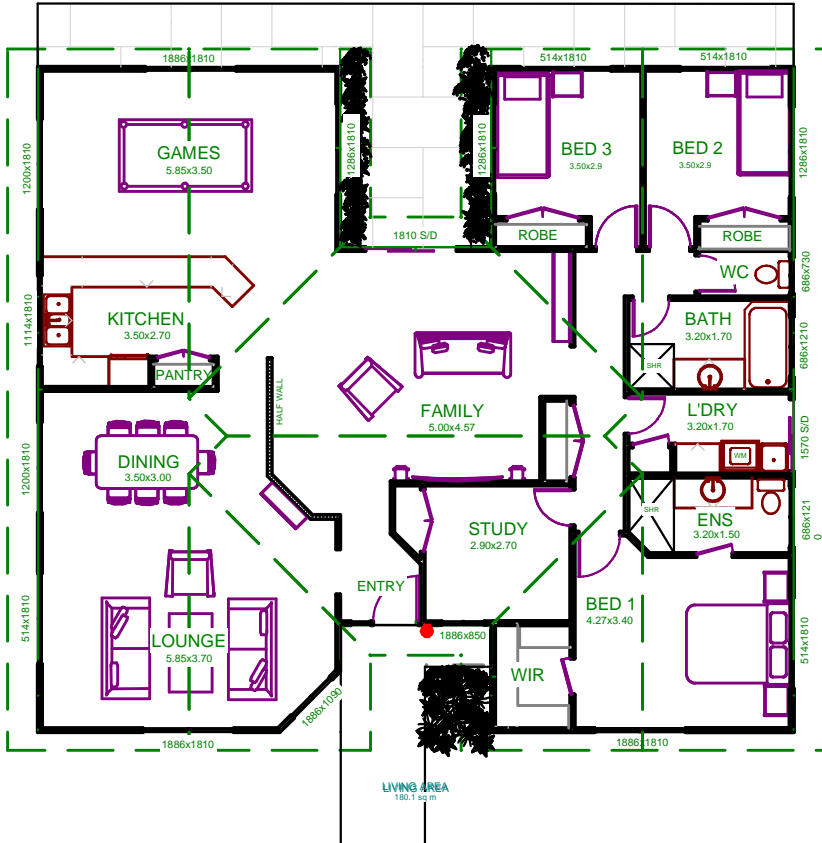

THE YORK

180sqm of gracious living

One of Statewide's most popular designs, The York offers home owners a new generation of elegant spacious living.

Beautifully balanced around the centrally located living room the home provides a superb living area with large open rooms, and a totally separate sleeping wing.

The study has a built-in robe and can easily become the 4th bedroom while the master bedroom has a walk-in robe and generous ensuite.

© This design is the Property of Statewide Building Solutions Pty Ltd and shall not be copied or used without their written permission.