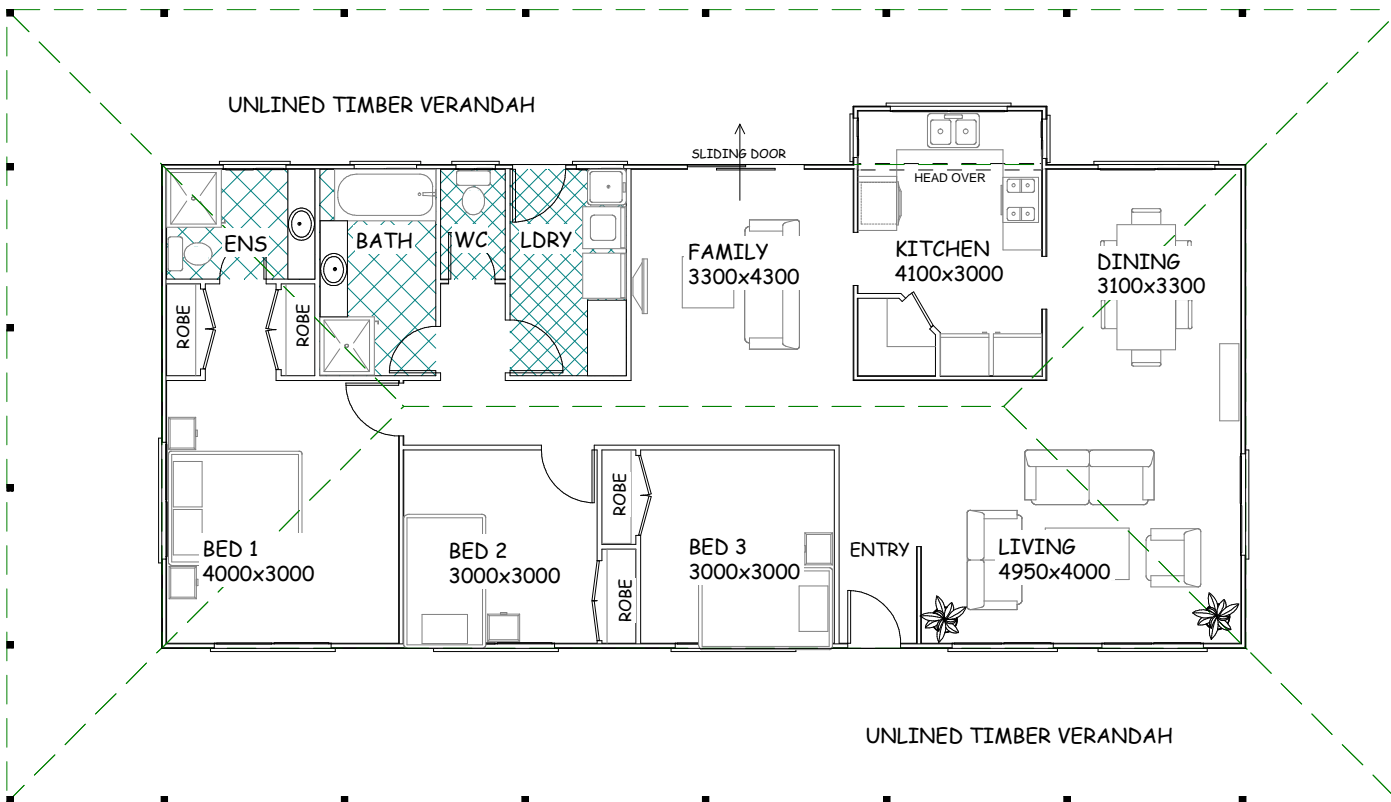

THE HOMESTEAD SERIES

THE HOMESTEAD 3 - 129sqm Living area + Verandahs

The HOMESTEAD Series captures all the beauty of the classic Australian colonial home.

Built in robes to all bedrooms, walk through robes to the ensuite, a large walk in pantry and a kitchen space that allows you to create an ideal space for indoor and outdoor entertaining.

Large and airy with room to move, surrounded by 2.4 metre wide verandahs, and standard 2.7 metre high ceilings, the Homestead offers spacious charm and a thoroughly modern lifestyle.

THE HOMESTEAD 4 - 156sqm Living area + Verandahs