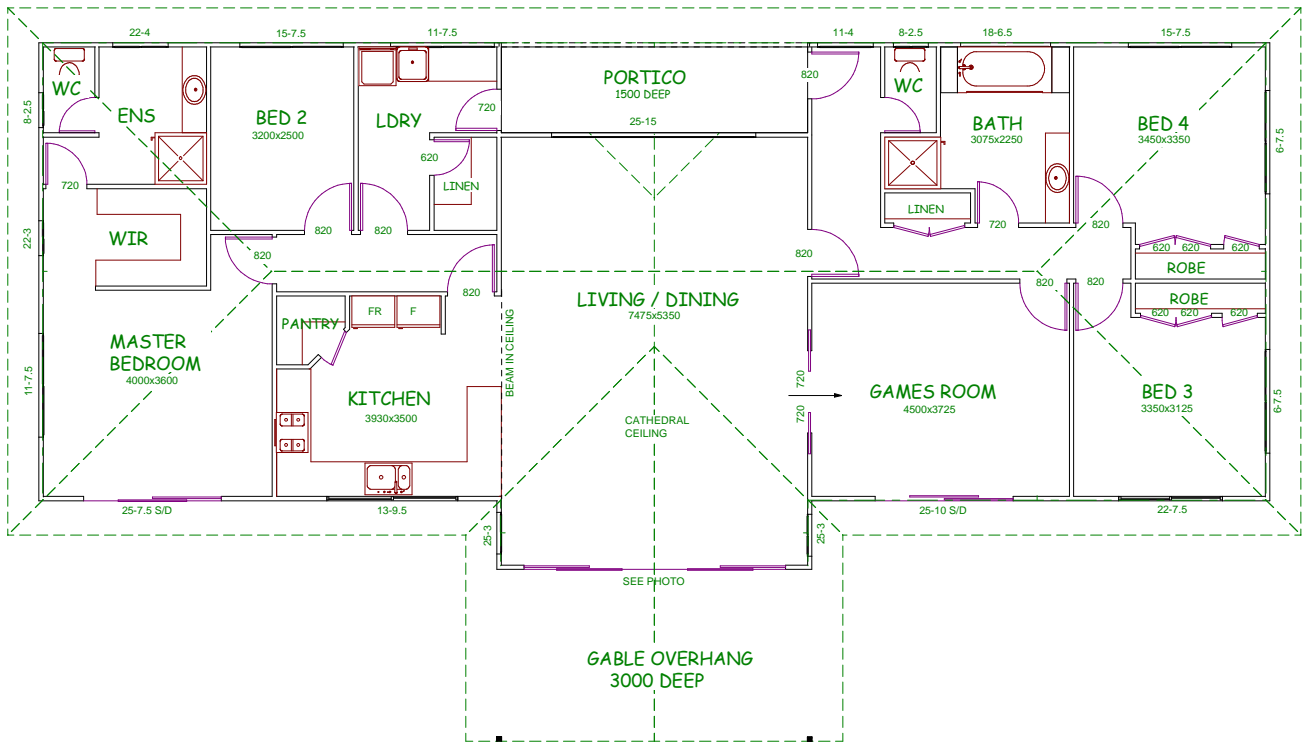

# THE ENTERTAINER MK 3

170 sqm + Deck

This version of The Entertainer is a real crowd pleaser and it'll help you take care of a crowd too with the 45sqm of deck space to play on.

This four bedroom two bathroom home is loaded with features. A very generous gamesroom, bathrooms with room to move, spacious laundry with a walk in linen, roomy kitchen with a built in pantry, and a cavernous open plan living area.

The Entertainer Series - Truly Versatile!

This design is strictly the property of Statewide Building Solutions Pty Ltd and shall not be copied or used without their written permission. ©

Price is for the home on a concrete pad supplied by the owner builder. Floor system available on inquiry.