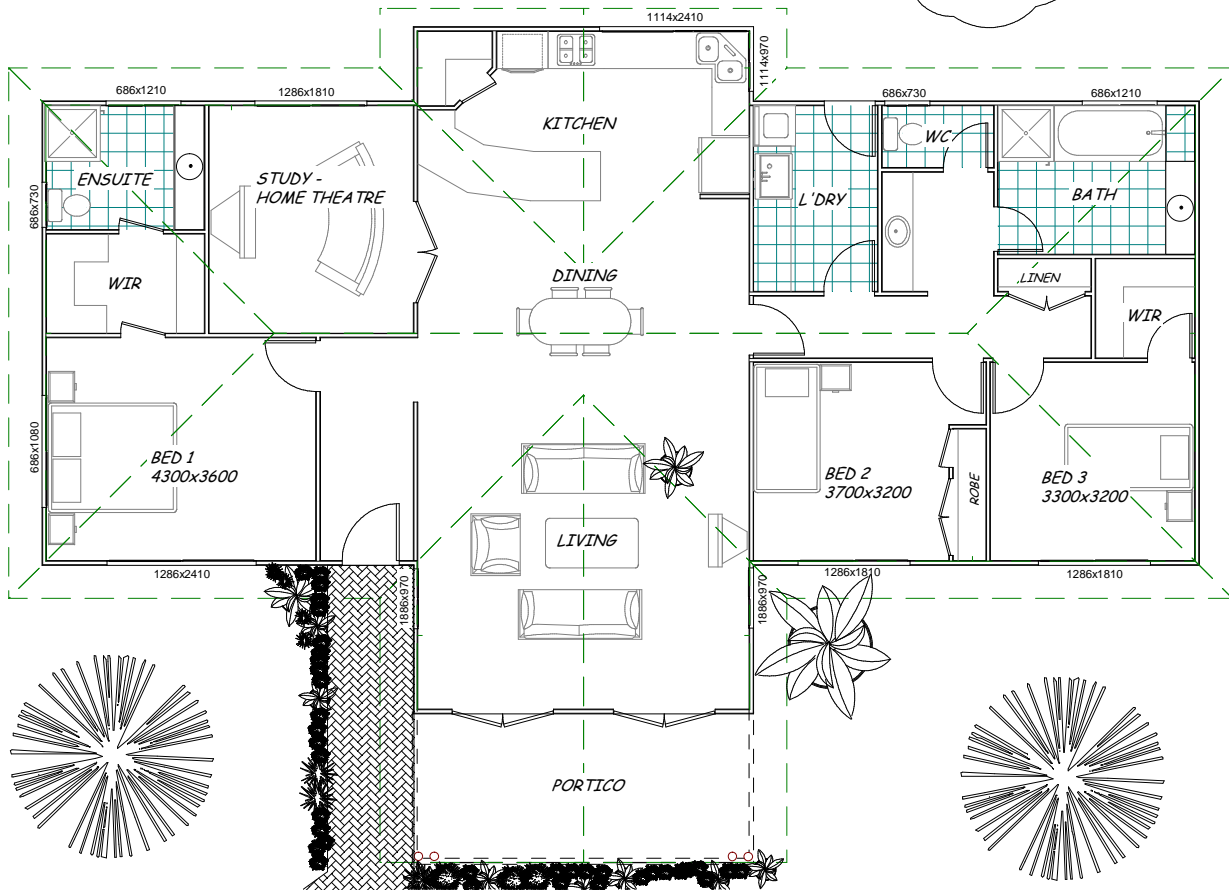

THE ENTERTAINER

160sqm Living area + Deck Roof Overhang

The Entertainer brings a brand new approach to home designs that cater for the owner builder.

Soaring raked ceilings to the living and dining areas that open onto a portico through gorgeous timber french doors create a spacious 55sqm indoor/ outdoor living experience.

Three generous bedrooms all with built in robes, brilliant open plan kitchen area, home theatre or 4th bedroom, and wet areas with room to move make The Entertainer a design for the ages.

© This design is strictly the property of Statewide Building Solutions Pty Ltd and shall not be copied or used without their written permission.