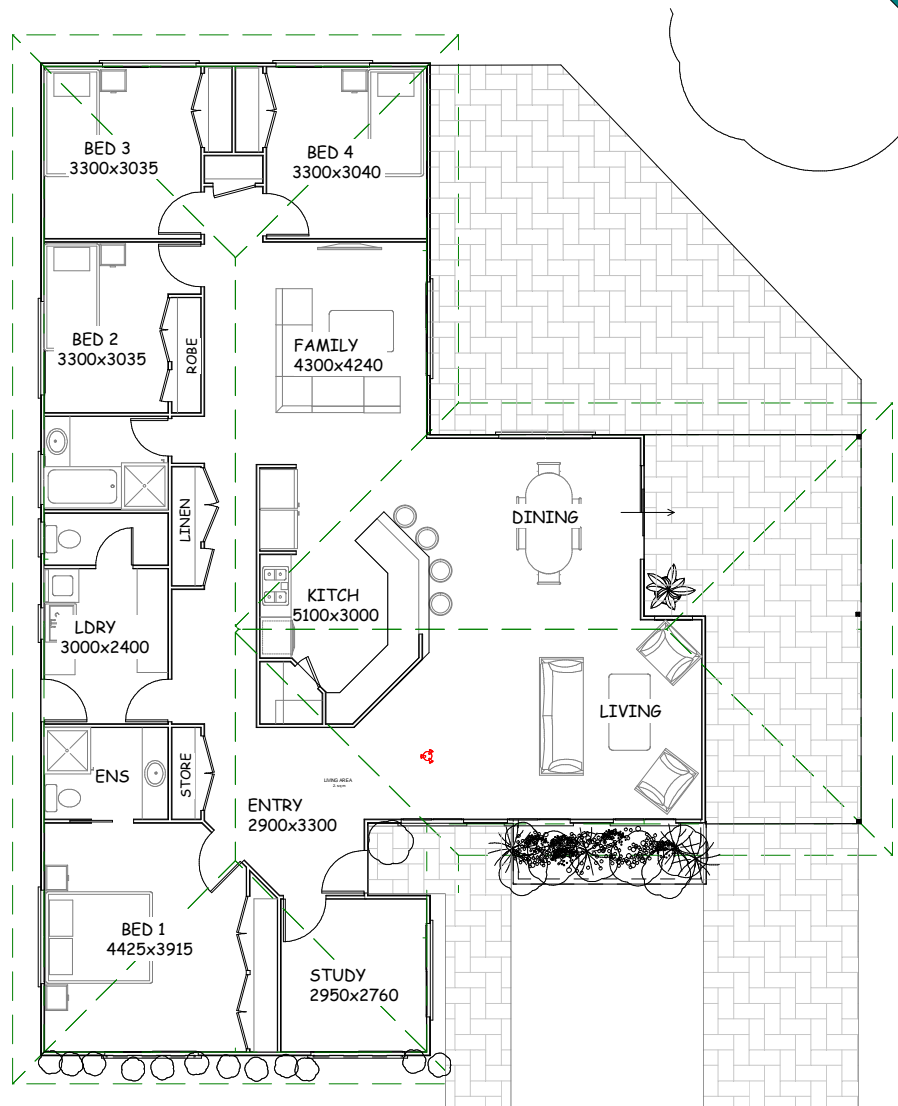

THE CAPRICE 4

183sqm Living space + carport

The Caprice series introduces a brand new approach to kit home design by including features normally found in master built homes.

Typical Statewide spaciousness is obvious from the moment you step through the front door. Like all Statewide homes The Caprice series can be easily modified to suit your individual needs and lifestyle.

Combining innovative steel frame home design and style, The Caprice series offers everything you'll ever need to enjoy the ultimate in luxury at a price you can afford.

(C) This design is the property of Statewide Building Solutions Pty Ltd and shall not be copied or used without their written permission.