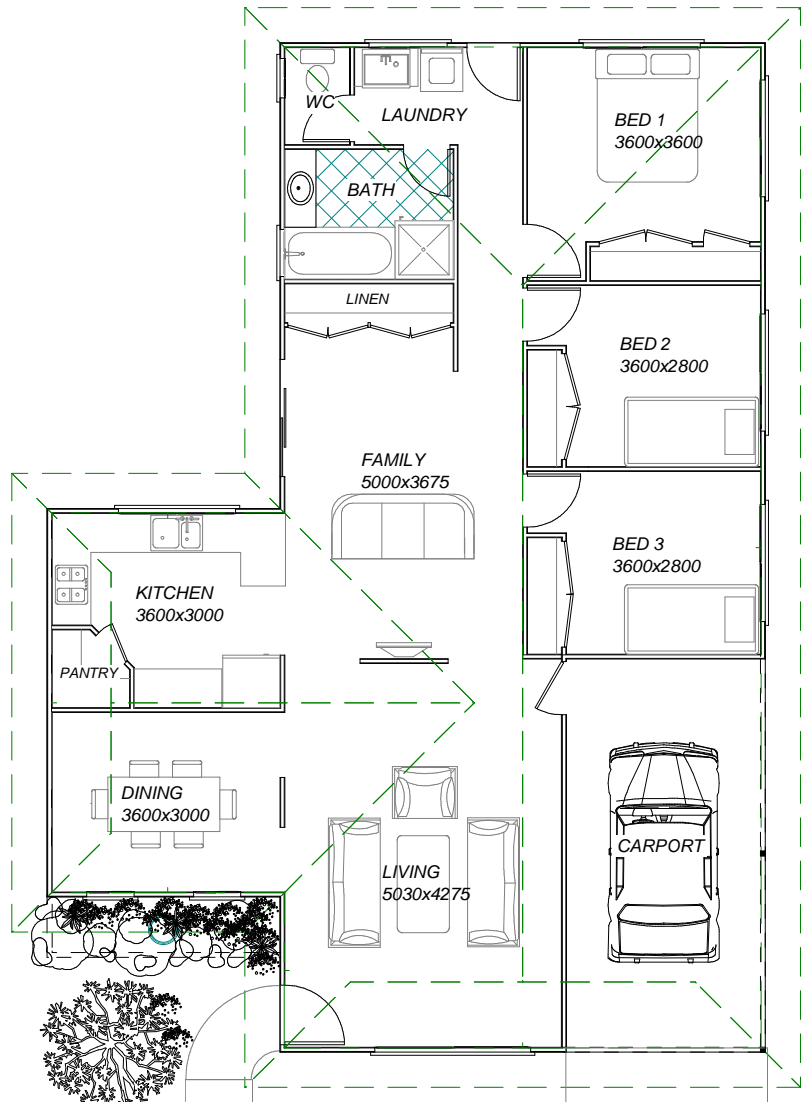

THE AVON

138sqm inc Carport

Designed with the compact block in mind The Avon offers a combination of contemporary good looks and intelligent use of available space.

At Only 11.1m wide The Avon leaves plenty of room to accomodate that pool and outdoor entertainment area.

Three bedrooms featuring built in robes, stacks of storage space, and the eleimination of a long hallway combine brilliantly with the character of the home.

Whether you live in the country or the city, or if you have a small or large family, you'll find a Statewide home to suit your lifestyle and budget.