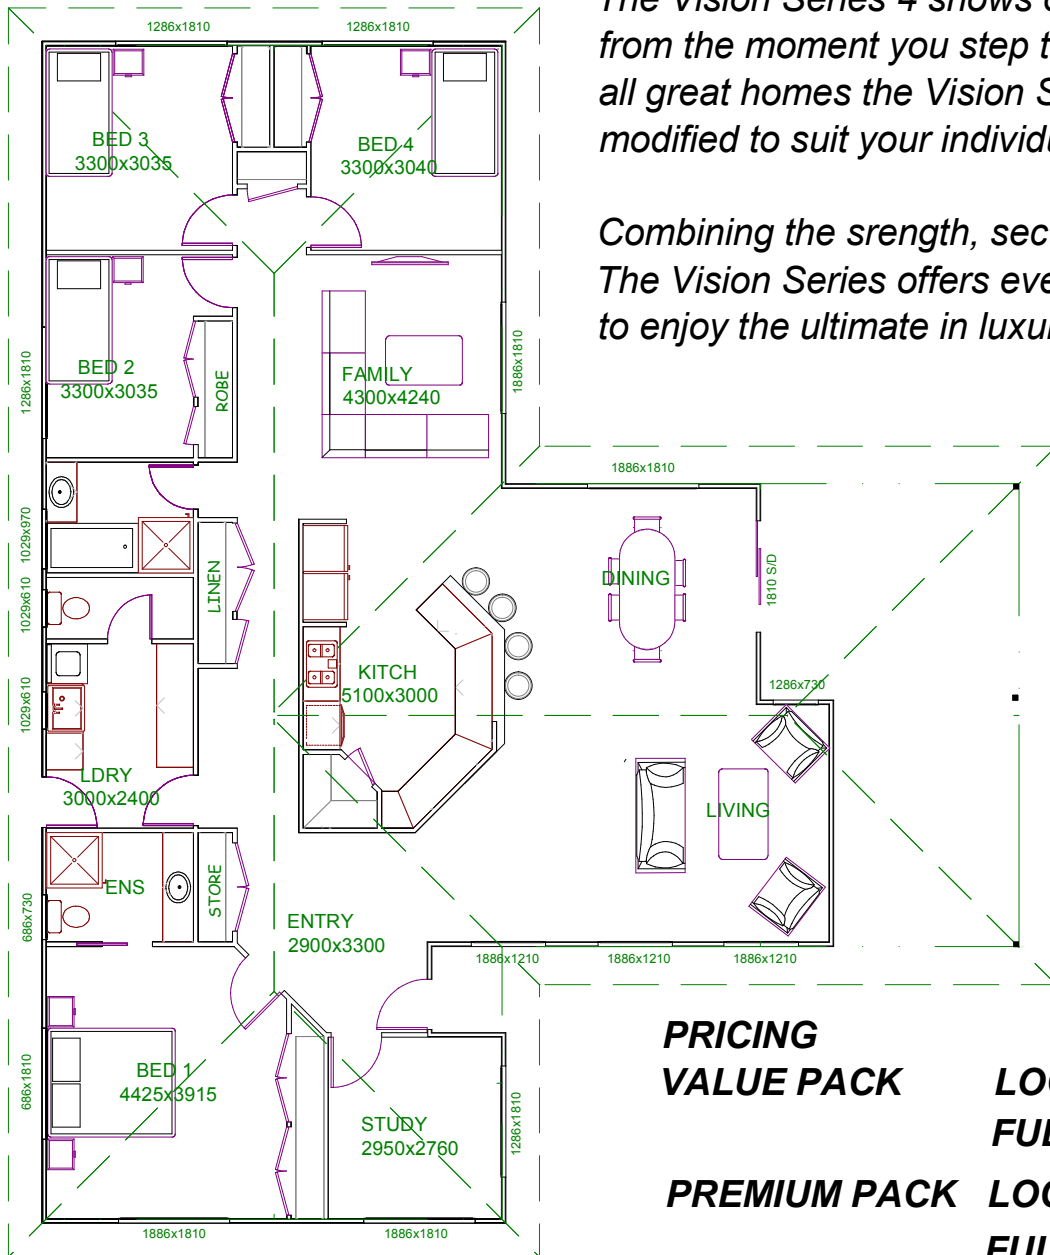

**STRAIGHT EDGE
STEEL FRAME
DRAFTING
08 626 1389**

THE VISION SERIES 4

179sqm LIVING AREA

The Vision Series 4 shows off it's spaciousness from the moment you step through the front door. Like all great homes the Vision Series can be easily modified to suit your individual needs and lifestyle.

Combining the strength, security and innovation, The Vision Series offers everything you'll ever need to enjoy the ultimate in luxury at a price you can afford.

PRICING

VALUE PACK

LOCK-UP \$85,170

FULL KIT \$106,465

PREMIUM PACK

LOCK-UP \$91,135

FULL KIT \$113,920

* PRICES ARE FOR THE KIT TO BE SUPPLIED TO PUT ONTO A CONCRETE SLAB PROVIDED BY THE OWNER/BUILDER. PLEASE CALL 0405 768 612 FOR STUMPED FLOOR PRICES.

KIT PRICES MAY CHANGE WITHOUT NOTICE.