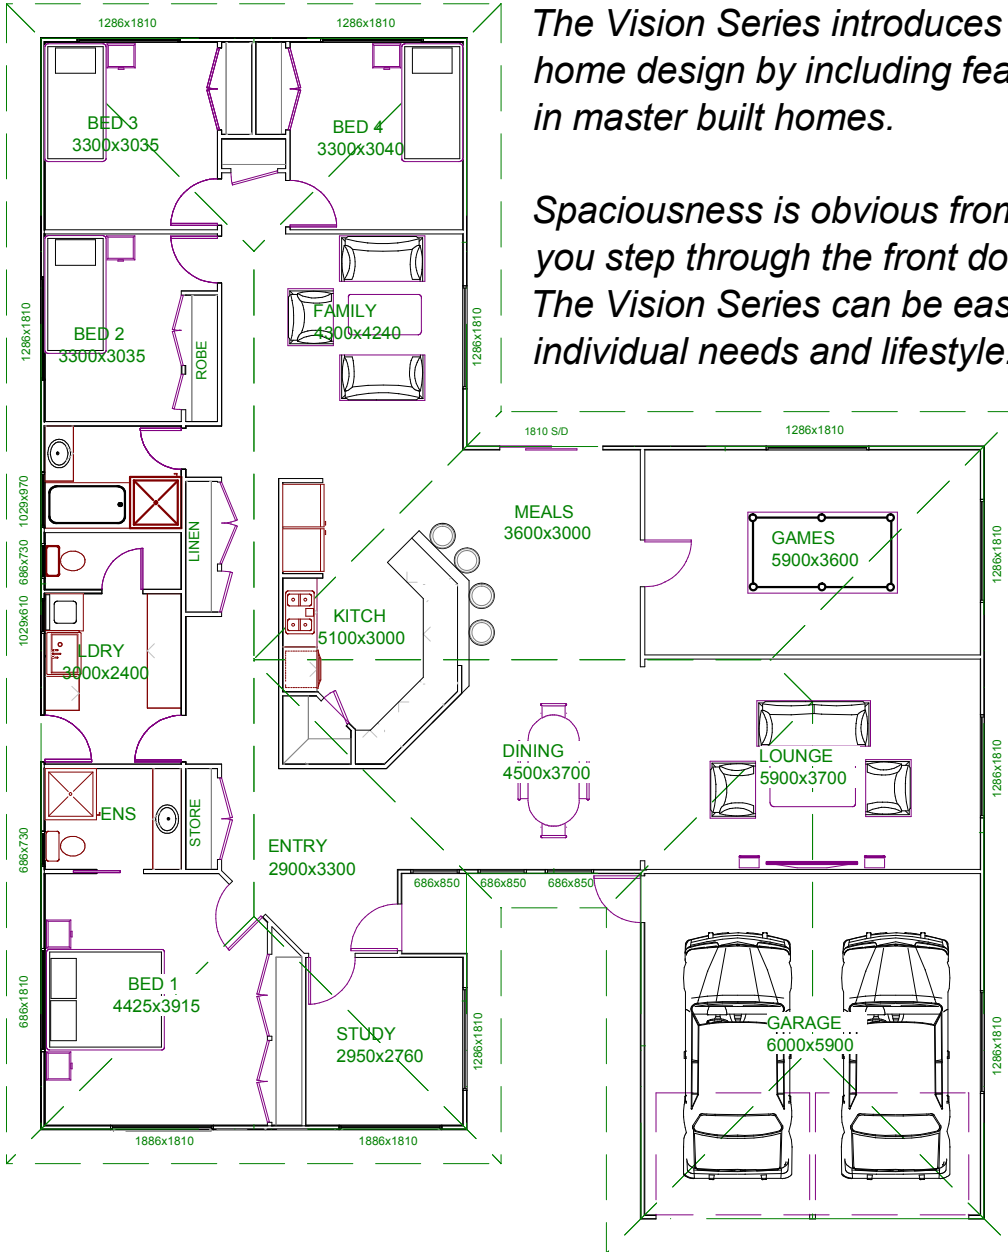

**STRAIGHT EDGE
STEEL FRAME
DRAFTING
08 626 1389**

THE VISION PLUS

247sqm LIVING AREA INCLUDING GARAGE

The Vision Series introduces a refreshing approach to kit home design by including features normally found in master built homes.

Spaciousness is obvious from the moment you step through the front door. Like all great homes The Vision Series can be easily modified to suit your individual needs and lifestyle.

Combining innovative steel frame home design and style, The Vision Series offers everything you'll ever need to enjoy the ultimate in luxury at a price you can afford.

PRICING
VALUE PACK
LOCK-UP \$109,065
FULL KIT \$106,465

PREMIUM PACK
LOCK-UP \$119,850
FULL KIT \$149,815

* PRICES ARE FOR THE KIT TO BE SUPPLIED TO PUT ONTO A CONCRETE SLAB PROVIDED BY THE OWNER/BUILDER. PLEASE CALL 0405 768 612 FOR STUMPED FLOOR PRICES.
 KIT PRICES MAY CHANGE WITHOUT NOTICE.