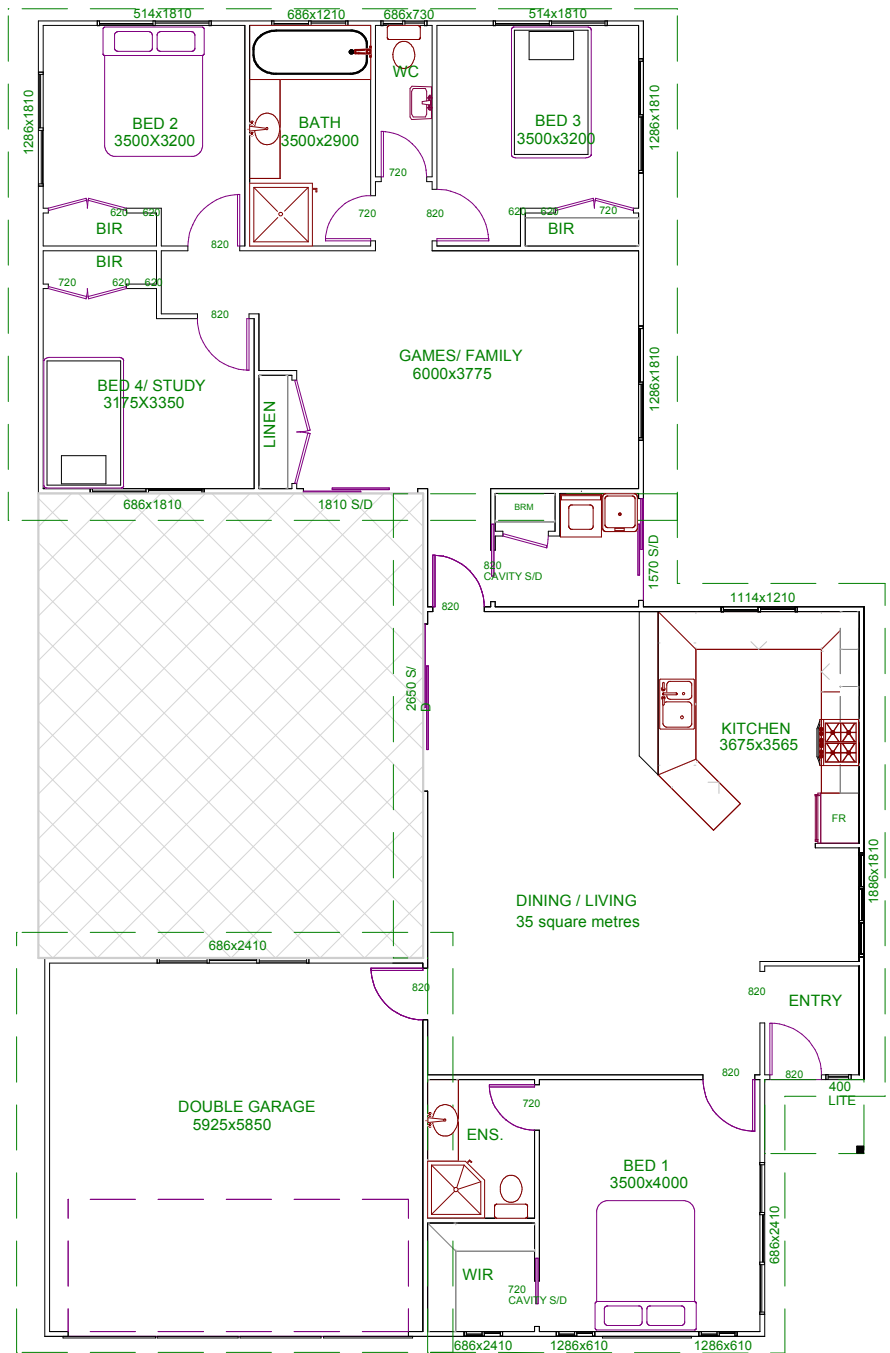

**STRAIGHT EDGE
STEEL FRAME
DRAFTING
08 626 1389**

THE COURT SERIES 2

189sqm LIVING AREA

The new Court Series offers Owner Builders a new level in refinement and sophistication.

This skillion roof design gives everyone the space they need while not forgetting that life is about togetherness.

Four bedrooms, two bathrooms, 2 living areas, double garage and a central courtyard area.

Come and talk to us about how we can help you get the best out of your new home.

**PRICING
PREMIUM SPECIFICATION ONLY
PRICE COMING SOON**

* PRICES ARE FOR THE KIT TO BE SUPPLIED TO PUT ONTO A CONCRETE SLAB PROVIDED BY THE OWNER BUILDER. PLEASE CALL 0405 768 612 FOR STUMPED FLOOR PRICES.
KIT PRICES MAY CHANGE WITHOUT NOTICE.

THIS DESIGN IS THE PROPERTY OF STRAIGHT EDGE STEEL FRAME DRAFTING AND SHALL NOT BE COPIED OR USED WITHOUT THEIR WRITTEN PERMISSION.