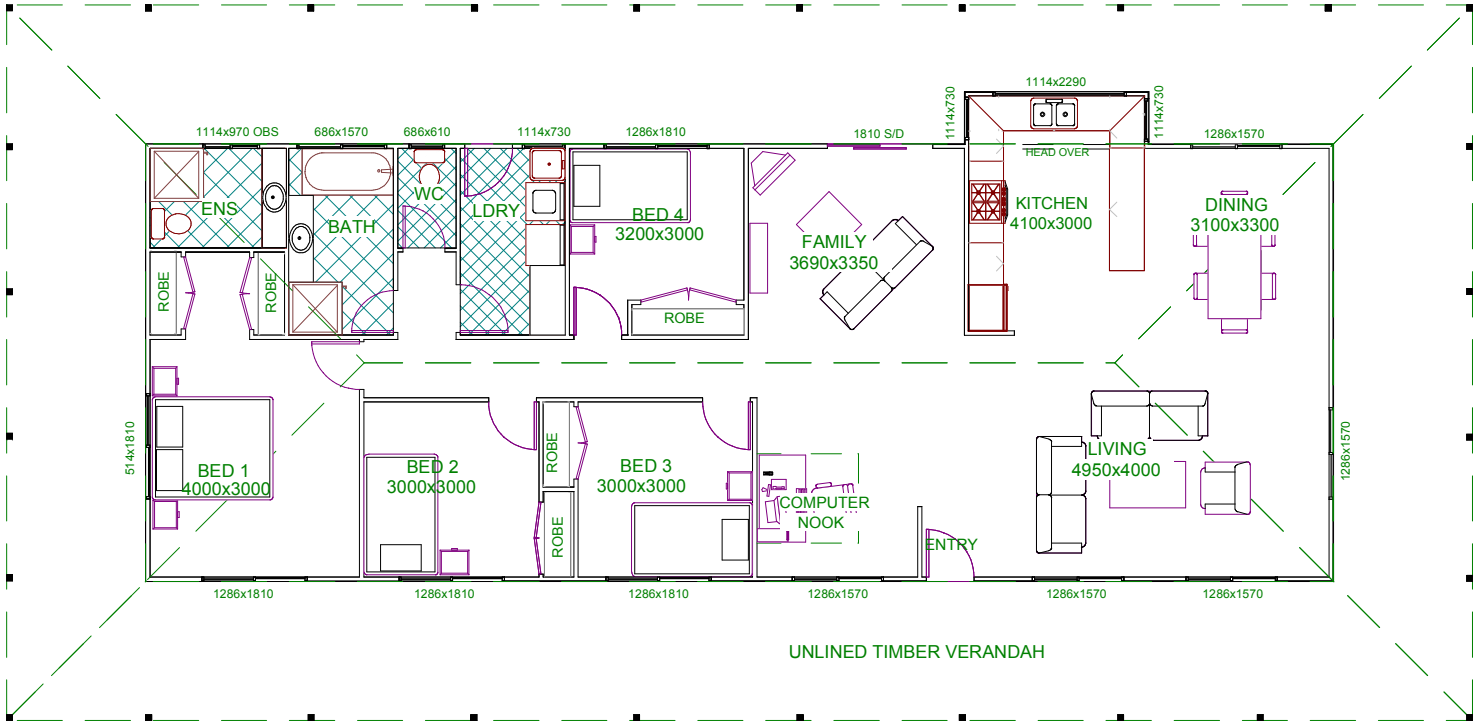

**STRAIGHT EDGE
STEEL FRAME
DRAFTING
08 626 1389**

THE OUTBACK 4

156sqm + 2400 Deep Unlined Timber Verandah

The medium sized home in our Outback Range.

Easy living with all the versatility in the world with the traditional benefits of the Aussie homestead style.

Call us now to create your new home.

PRICES

VALUE SPEC LOCK UP - \$96,650

PREMIUM SPEC LOCK UP - \$104,050

FULL KIT - \$112,380

FULL KIT - \$120,980

* PRICES ARE FOR THE KIT TO BE SUPPLIED TO PUT ONTO A CONCRETE SLAB PROVIDED BY THE OWNER/BUILDER. PLEASE CALL 0405 768 612 FOR STUMPED FLOOR PRICES.
KIT PRICES MAY CHANGE WITHOUT NOTICE.

THIS DESIGN IS THE PROPERTY OF STRAIGHT EDGE STEEL FRAME DRAFTING AND SHALL NOT BE COPIED OR USED WITHOUT THEIR WRITTEN PERMISSION.