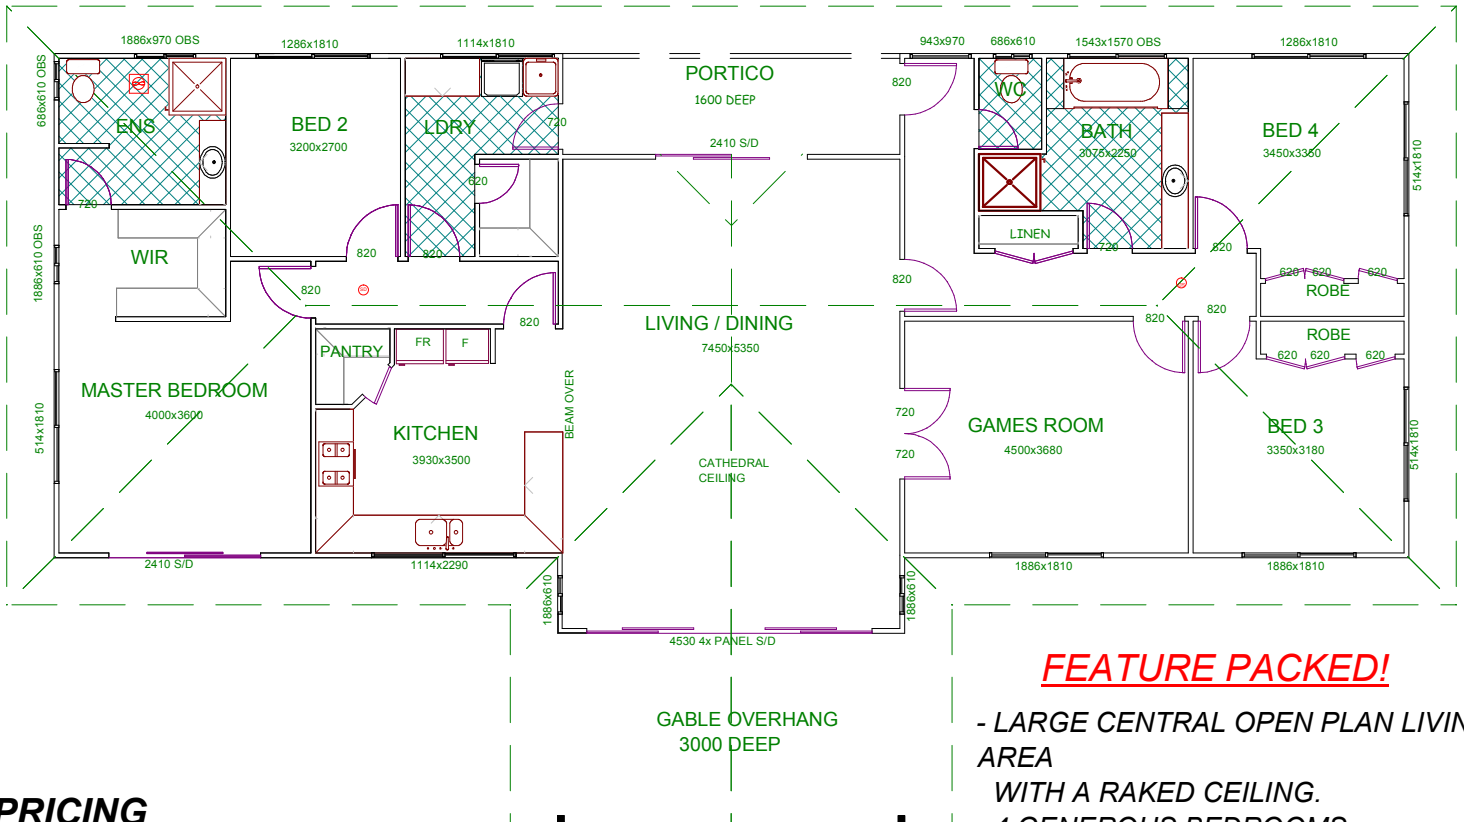

A brilliant and very popular design. Call us today.

FEATURE PACKED!

- LARGE CENTRAL OPEN PLAN LIVING AREA WITH A RAKED CEILING.
- 4 GENEROUS BEDROOMS
- GAMES ROOM
- AMPLE KITCHEN SPACE.
- GREAT STORAGE
- BIG SLIDING DOORS AND WINDOWS INVITING LOADS OF NATURAL LIGHT INTO YOUR HOME.

PRICING

VALUE SPEC LOCK-UP	\$98,745
FULL KIT	\$123,435
PREMIUM SPEC LOCK-UP	\$106,025
FULL KIT	\$132,530

* PRICES ARE FOR THE KIT TO BE SUPPLIED TO PUT ONTO A CONCRETE SLAB PROVIDED BY THE OWNER/BUILDER. PLEASE CALL 0405 768 612 FOR STUMPED FLOOR PRICES.
KIT PRICES MAY CHANGE WITHOUT NOTICE.

THIS DESIGN IS THE PROPERTY OF STRAIGHT EDGE STEEL FRAME DRAFTING AND SHALL NOT BE COPIED OR USED WITHOUT THEIR WRITTEN PERMISSION.