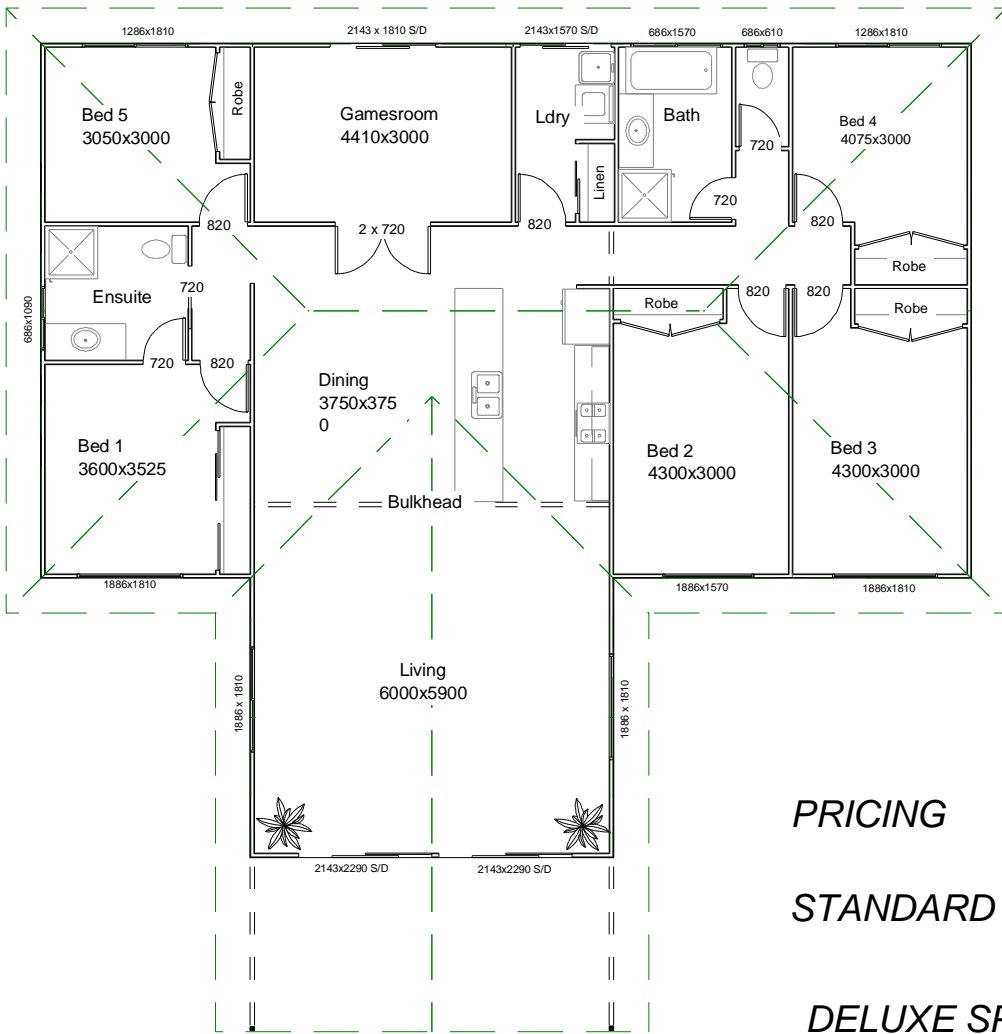

THE ENTERTAINER MK 2

177sqm + Gable area

A five bedroom Entertainer designed for blocks with at least 19m frontage.

This is a great family home with true Entertainer versatility. The design lends itself well to adding decks, patios, al fresco, garages or carports.

Call us today to custom design your new Statewide Entertainer

PRICING

STANDARD SPEC LOCK-UP	\$88,125
FULL KIT	\$110,195
DELUXE SPEC LOCK-UP	\$94,925
FULL KIT	\$119,795

* PRICES ARE FOR THE KIT TO BE SUPPLIED TO PUT ONTO A CONCRETE SLAB PROVIDED BY THE OWNER BUILDER. PLEASE CALL 9240 1465 FOR STUMPED FLOOR PRICES. KIT PRICES MAY CHANGE WITHOUT NOTICE.