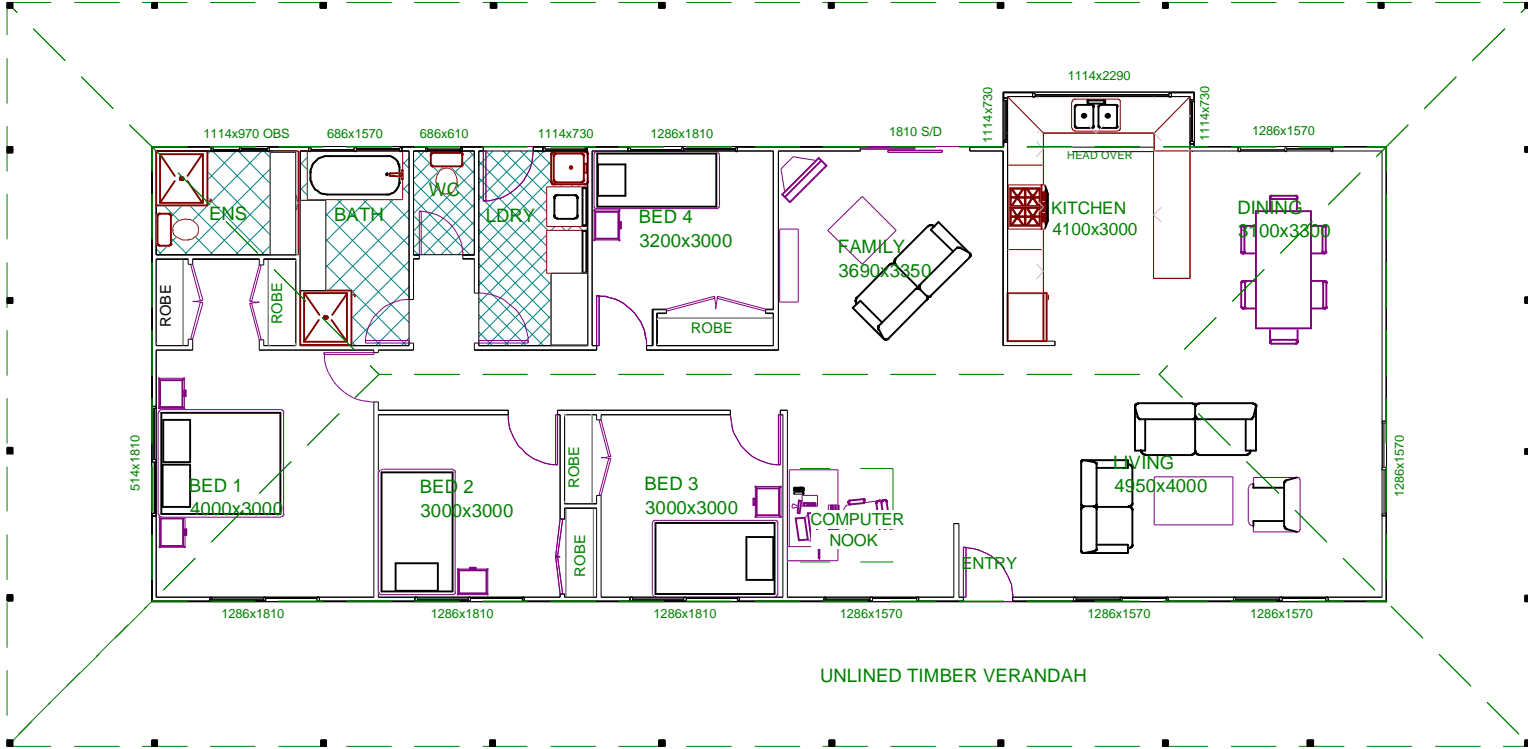

The larger of our Homestead Range. Easy living with all the Statewide versatility we're known for.

Call us now to create your new home.

PRICES

STANDARD SPEC LOCK UP - \$96,650

DELUXE SPEC LOCK UP - \$104,050

FULL KIT - \$112,380

FULL KIT - \$120,980

* PRICES ARE FOR THE KIT TO BE SUPPLIED TO PUT ONTO A CONCRETE SLAB PROVIDED BY THE OWNER BUILDER. PLEASE CALL 9240 1465 FOR STUMPED FLOOR PRICES.

KIT PRICES MAY CHANGE WITHOUT NOTICE.