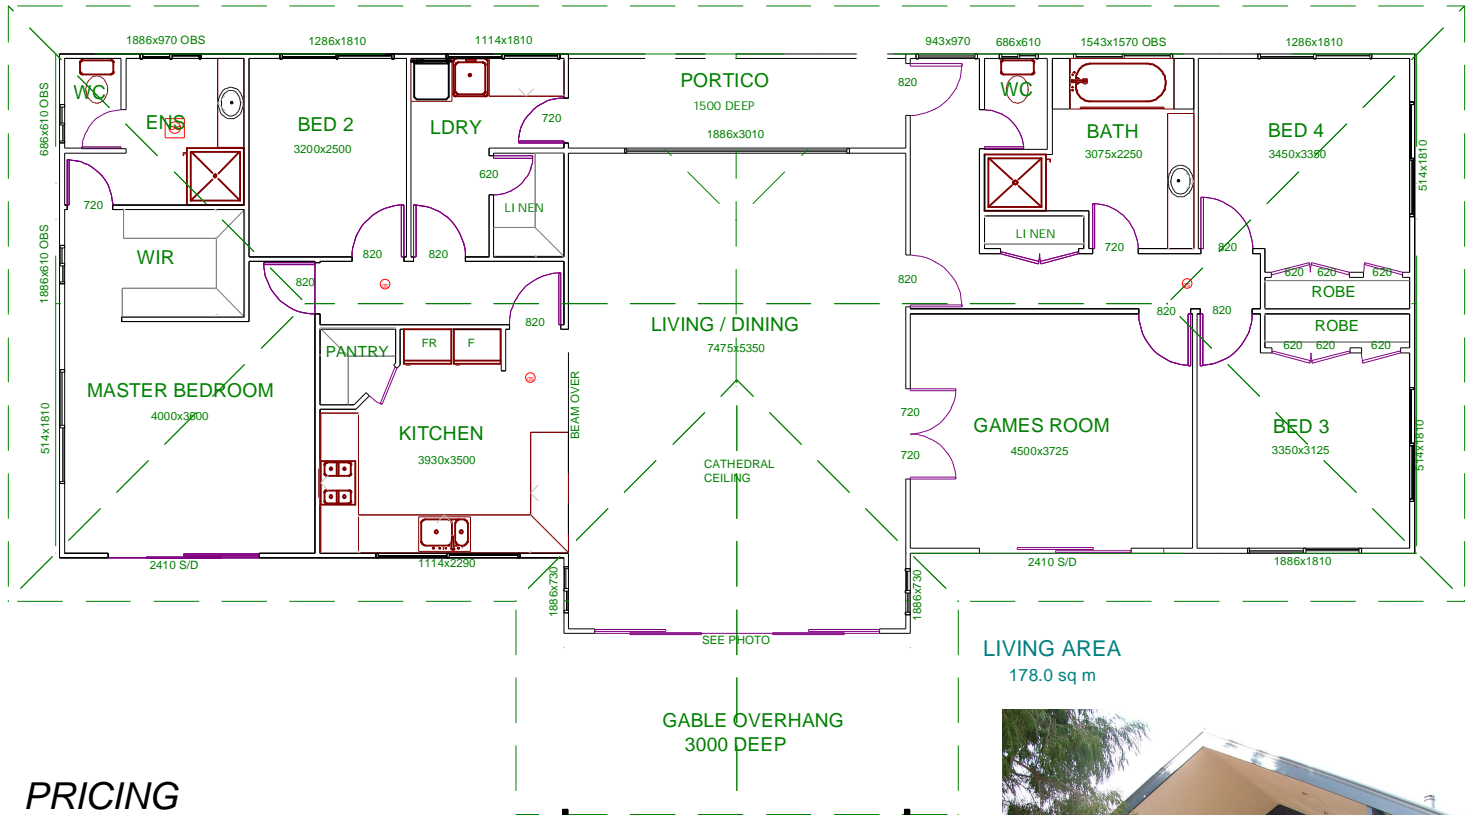

## PRICING

<b>STANDARD SPEC LOCK-UP</b>	<b>\$98,745</b>
<b>FULL KIT</b>	<b>\$123,435</b>
<b>DELUXE SPEC LOCK-UP</b>	<b>\$106,025</b>
<b>FULL KIT</b>	<b>\$132,530</b>

\* PRICES ARE FOR THE KIT TO BE SUPPLIED TO PUT ONTO A CONCRETE SLAB PROVIDED BY THE OWNER BUILDER. PLEASE CALL 9240 1465 FOR STUMPED FLOOR PRICES.  
KIT PRICES MAY CHANGE WITHOUT NOTICE.