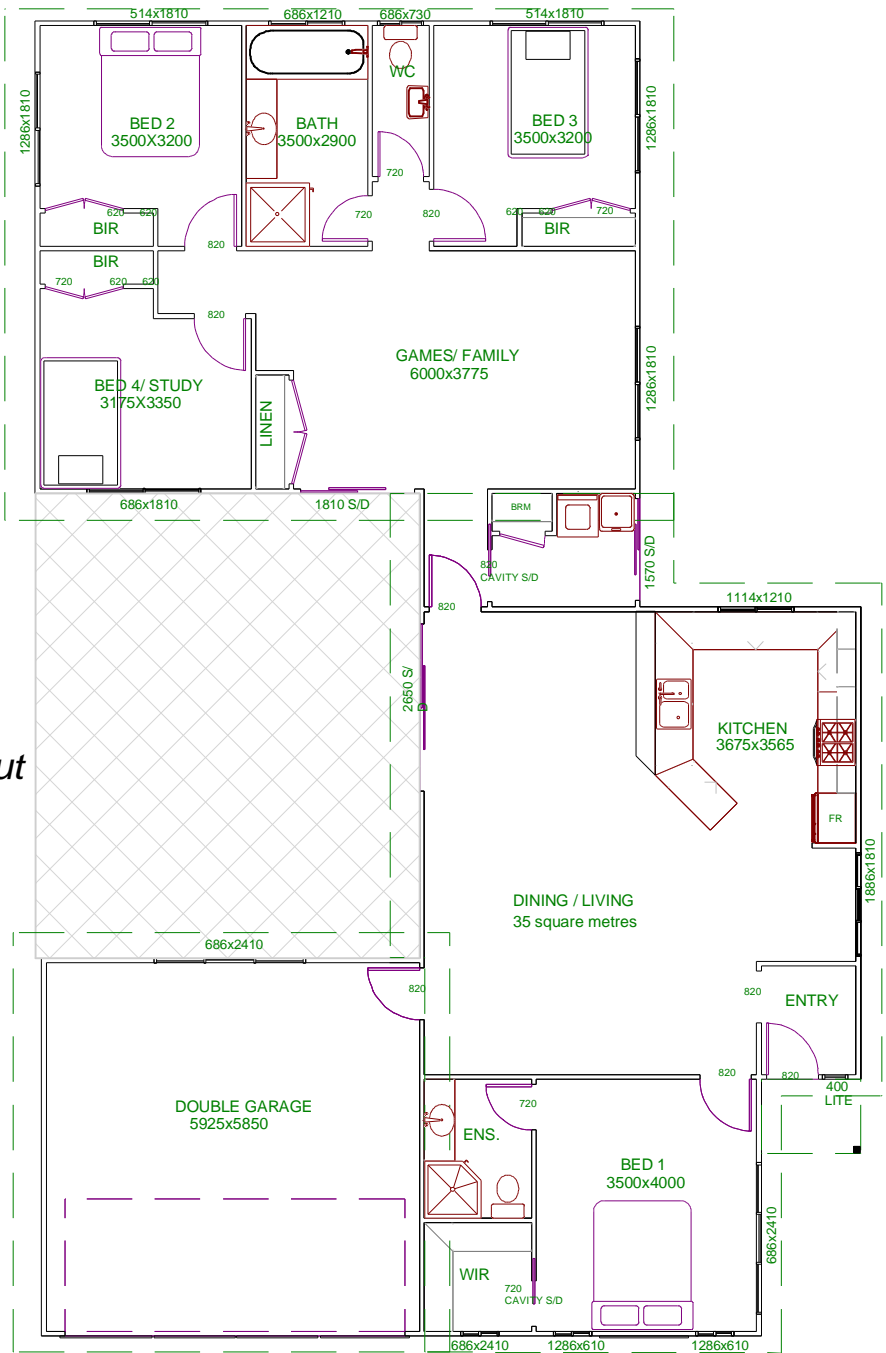

THE COURT SERIES 2

189sqm LIVING AREA

The new Court Series offers Owner Builders a new level in refinement and sophistication.

This skillion roof design gives everyone the space they need while not forgetting that life is about togetherness.

Four bedrooms, two bathrooms, 2 living areas, double garage and a central courtyard area.

Come and talk to us about how Statewide can help you get the best out of your new home.

PRICING

**DELUXE SPECIFICATION ONLY
PRICE COMING SOON**

* PRICES ARE FOR THE KIT TO BE SUPPLIED TO PUT ONTO A CONCRETE SLAB PROVIDED BY THE OWNER BUILDER. PLEASE CALL 9240 1465 FOR STUMPED FLOOR PRICES.

KIT PRICES MAY CHANGE WITHOUT NOTICE.

THIS DESIGN IS THE PROPERTY OF STATEWIDE BUILDING SOLUTIONS PTY LTD AND SHALL NOT BE COPIED OR USED WITHOUT THEIR WRITTEN PERMISSION.