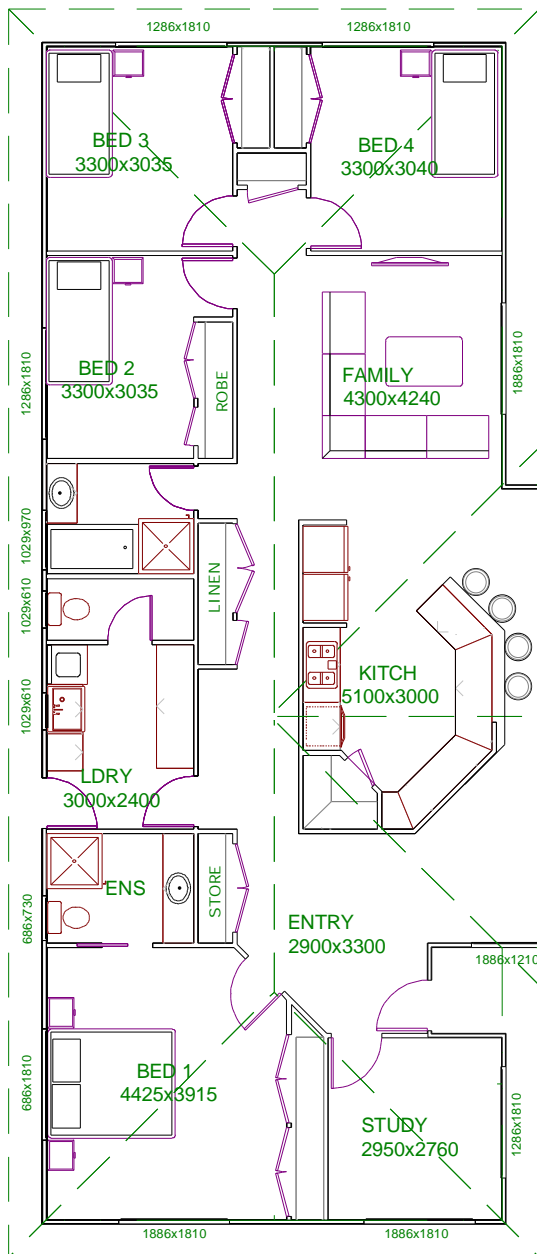

# THE CAPRICE 4

179sqm LIVING AREA

*The Caprice 4 shows off typical Statewide spaciousness*

*from the moment you step through the front door. Like all Statewide homes the caprice Series can be easily modified to suit your individual needs and lifestyle.*

## PRICING

STANDARD SPEC LOCK-UP	\$85,170
FULL KIT	\$106,465
DELUXE SPEC LOCK-UP	\$91,135
FULL KIT	\$113,920

\* PRICES ARE FOR THE KIT TO BE SUPPLIED TO PUT ONTO A CONCRETE SLAB PROVIDED BY THE OWNER BUILDER. PLEASE CALL 9240 1465 FOR STUMPED FLOOR PRICES. KIT PRICES MAY CHANGE WITHOUT NOTICE.