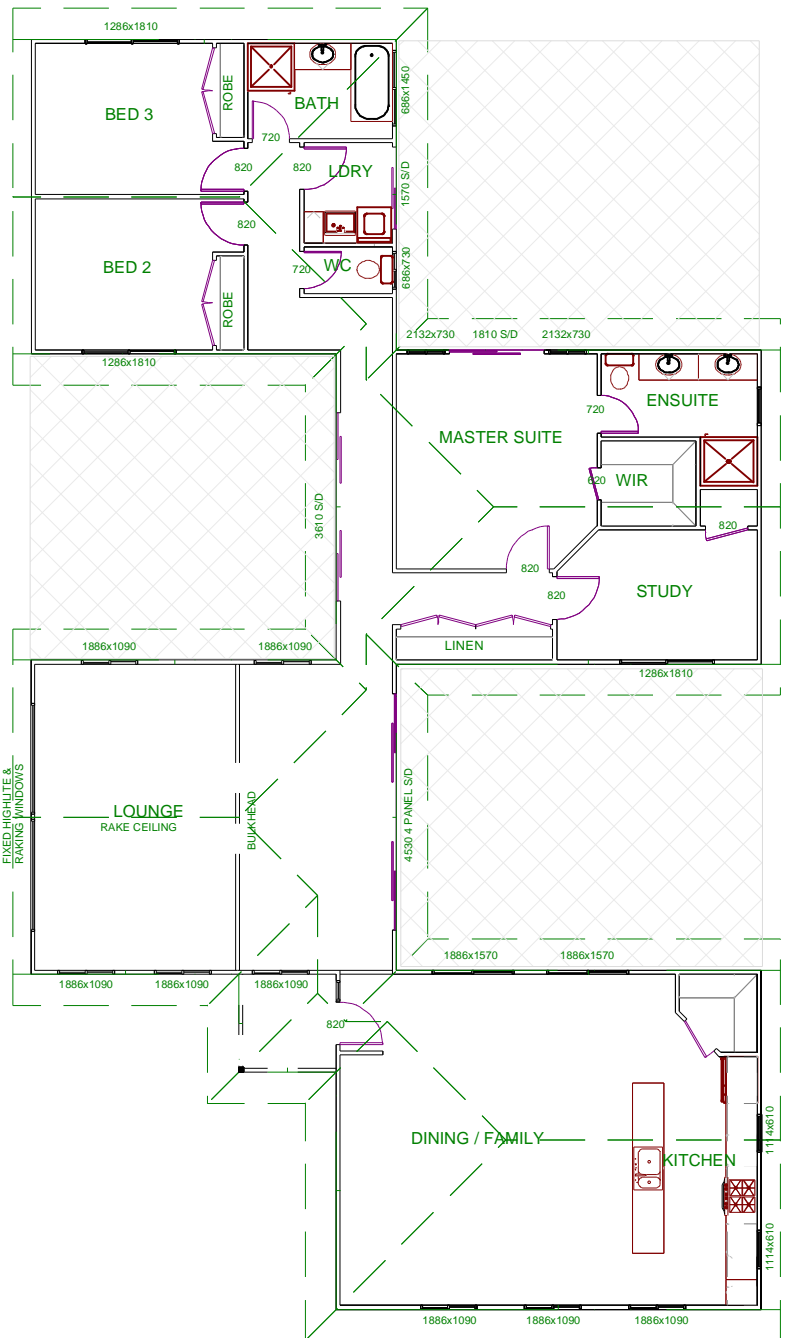

THE COURT SERIES 1

189sqm LIVING AREA

The new Court Series offers Owner Builders a new level in refinement and sophistication.

Our goal was to combine the best in spacious family areas, provide privacy by keeping the Master Suite away from the other sleeping quarters, and offer plenty of outdoor entertaining options with three prominent courtyards.

Come and talk to us about how Statewide can help you get the best out of your new home.

PRICING
DELUXE SPECIFICATION ONLY
FULL KIT \$133,280

* PRICES ARE FOR THE KIT TO BE SUPPLIED TO PUT ONTO A CONCRETE SLAB PROVIDED BY THE OWNER BUILDER. PLEASE CALL 9240 1465 FOR STUMPED FLOOR PRICES.