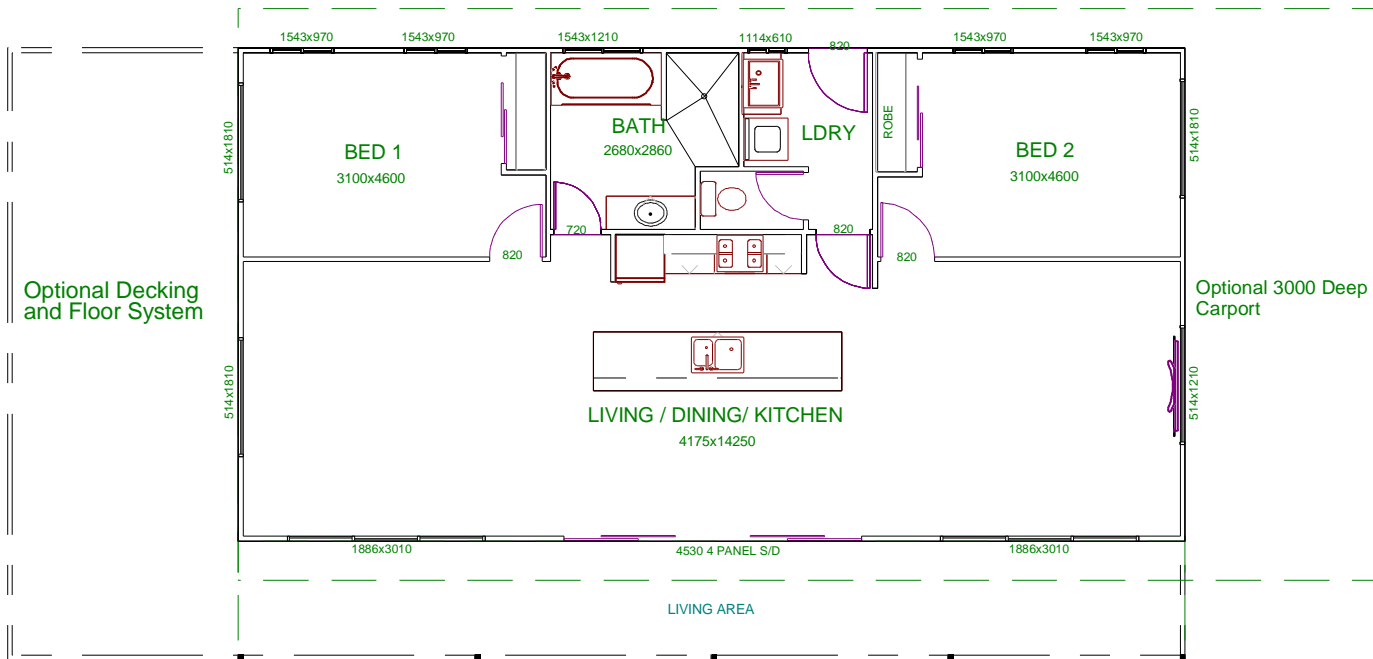

The Weekender is a great little getaway space, with two very generous bedrooms, seperate bathroom and laundry, and loads of relaxation space.

This versatile design lends itself very well to adding decks or a carport or al fresco by extending the roof at either end.

PRICING

STANDARD SPEC FULL KIT - ONLY \$69, 197

* PRICES ARE FOR THE KIT TO BE SUPPLIED TO PUT ONTO A CONCRETE SLAB PROVIDED BY THE OWNER BUILDER. PLEASE CALL 9240 1465 FOR STUMPED FLOOR PRICES.
KIT PRICES MAY CHANGE WITHOUT NOTICE.