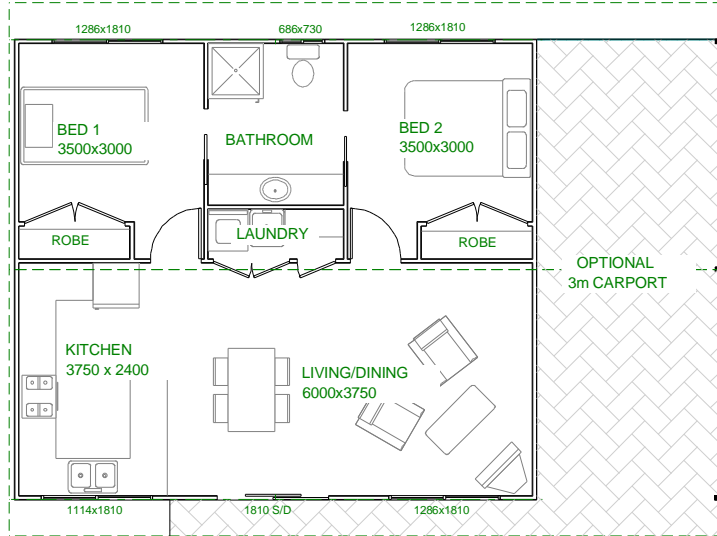

THE CHALET SERIES

Purposely simple and rectangular in shape, these easy living homes make use of every millimetre of space, creating larger than anticipated living areas for units of this type.

63sqm Living Space

Only \$38,670

81sqm Living Space

Only \$48,863

Of course, our main aim is to find a floor plan and external appearance that meets your particular needs, so perhaps you could spend a few moments amending some of the plans along the direction of your thinking.