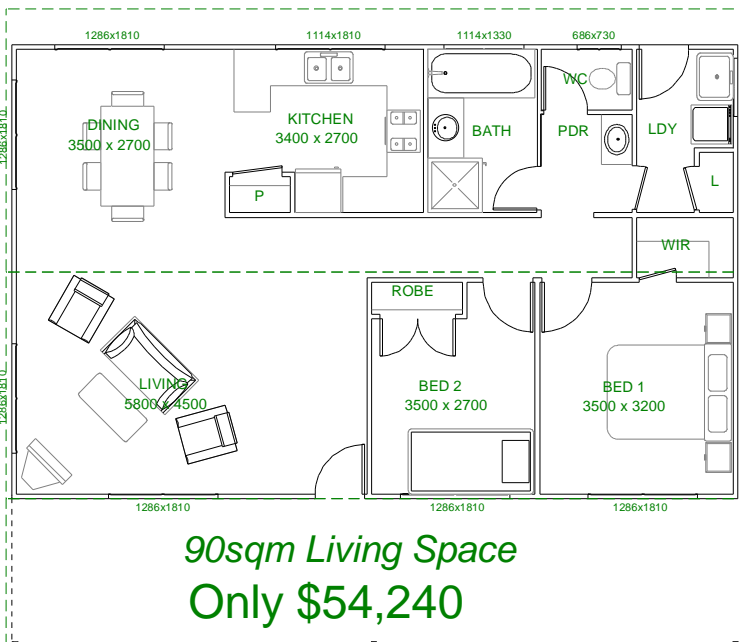

90sqm Living Space

Only $54,240

* PRICES ARE FOR THE KIT TO BE SUPPLIED TO PUT ONTO A CONCRETE SLAB PROVIDED BY THE OWNER BUILDER. PLEASE CALL 9240 1465 FOR STUMPED FLOOR PRICES.

KIT PRICES MAY CHANGE WITHOUT NOTICE.

THIS DESIGN IS THE PROPERTY OF STATEWIDE BUILDING SOLUTIONS PTY LTD AND SHALL NOT BE COPIED OR USED WITHOUT THEIR WRITTEN PERMISSION.