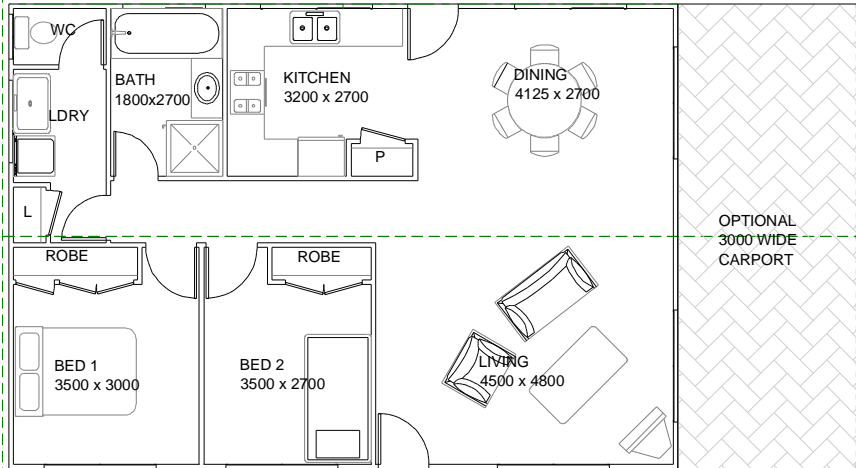

THE CHALET SERIES

Purposely simple and rectangular in shape, these easy living homes make use of every millimetre of space, creating larger than anticipated living areas for units of this type.

63sqm Living Space

Only \$38,670

81sqm Living Space

Only \$48,863

Of course, our main aim is to find a floor plan and external appearance that meets your particular needs, so perhaps you could spend a few moments amending some of the plans along the direction of your thinking.